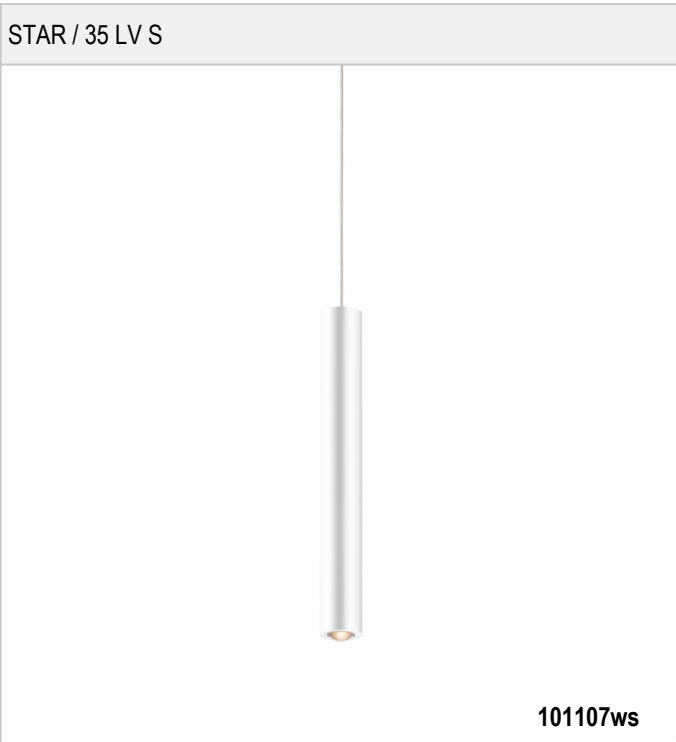

STAR / 35 LV S - SPOTLIGHT FOR 3-TRACKS

BRUCK.

STAR / 35 LV S

| | | | |
|--|------------|---|-------------------|
|  | 101107ch |  | chrome |
|  | 101107mcgy |  | mattchrome (mcgy) |
|  | 101107ws |  | white |
|  | 101107sw |  | black wet-painted |

STAR / 35 LV S

| | | | | | | | |
|---|--------|--|--|---|------|---|-----|
|  | 230 V |  | IP20 |  | DC |  | R.C |
|  | | LED | |  | 15 W | min. 1250 lm | |
| 2700K | CRI 97 | 100° |  | | | | |

Product data

Art.-No.: 101107ws
 Safety class: II

Lamp type

Lamp type: LED
 Power: max. 15 W
 Luminous flux (lm): min. 1250
 Lichttemperatur: 2700K
 Color rendering: CRI 97

Designer: BRUCK