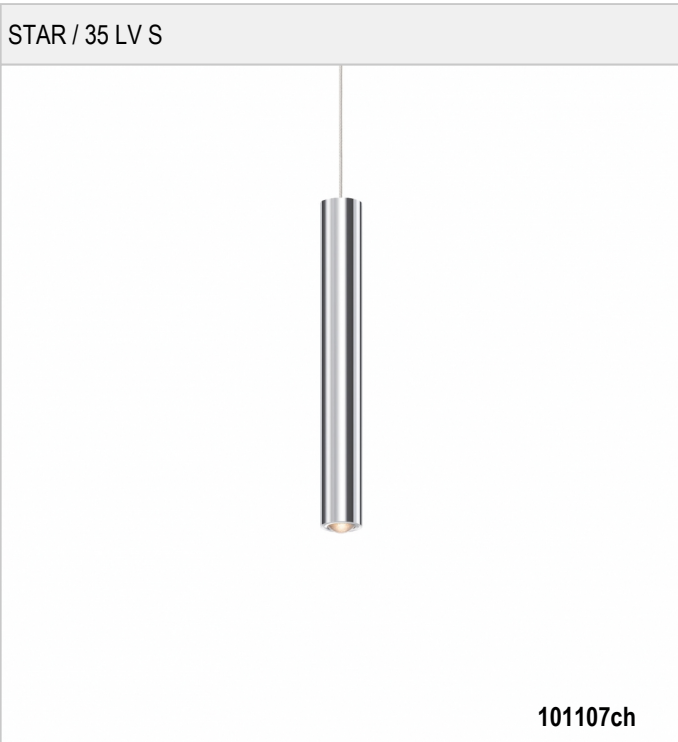

# STAR / 35 LV S - SPOTLIGHT FOR 3-TRACKS

**BRUCK.**

STAR / 35 LV S

	101107ch		chrome
	101107mcgy		mattchrome (mcgy)
	101107ws		white
	101107sw		black wet-painted

STAR / 35 LV S

	230 V		IP20		DC		R.C
		LED			15 W	min. 1250 lm	
2700K	CRI 97	100°					

**Product data**

Art.-No.: 101107ch  
 Safety class: II

**Lamp type**

Lamp type: LED  
 Power: max. 15 W  
 Luminous flux (lm): min. 1250  
 Lichttemperatur: 2700K  
 Color rendering: CRI 97

**Designer:** BRUCK