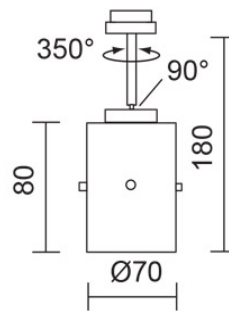

Product data

Art.-No.: 860221ch

Safety class: I

Lamp type

Lamp type: QPAR 51

Power: max. 42 W

Socketed: GU10