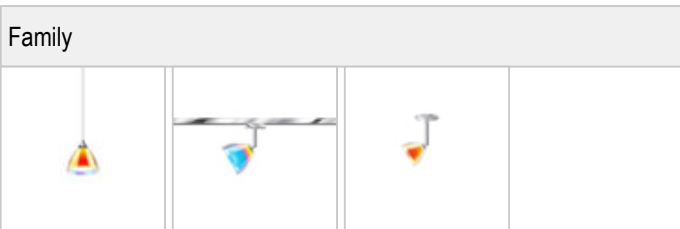

SILVA / 110 G9 DLR

	860210ch		Orange-yellow
	860210mcgy		Orange-yellow

SILVA / 110 G9 DLR

Light
Mouth-blown glass made of two layers, on the outside: white silk matt, on the inside: white silk matt for a soft distribution of light

Design
Surface matt chrome-plated
Mouth-blown crystal glass, dichroically metallised 35 to 45 times
Lamp head made out of brass
Electrical cable transparent

QT 14	ECO 48 W	G9		

Product data

Art.-No.: 860210mcgy
Safety class: II