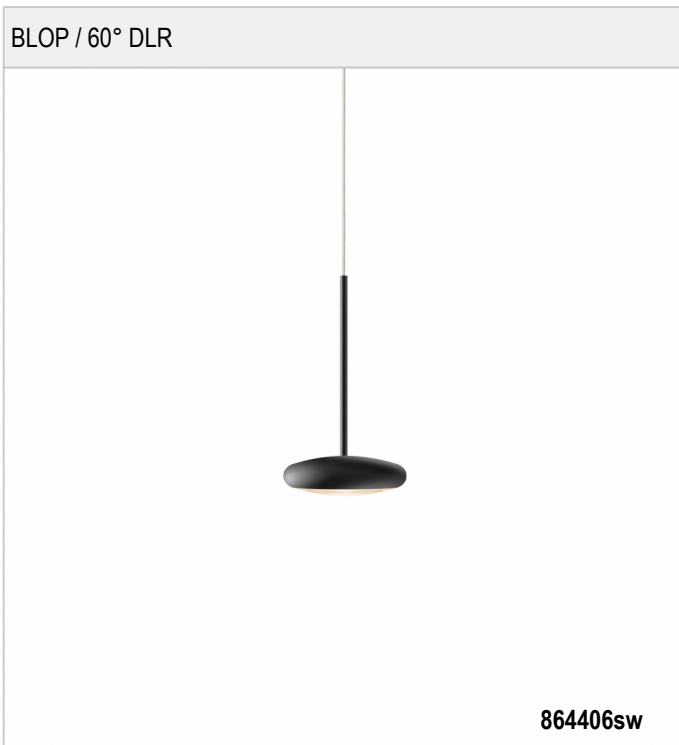

BLOP / 60° DLR - DUOLARE PENDANT LUMINAIRES

BRUCK.

BLOP / 60° DLR

230 V		IP20	 R.C	 LED
 LED	12 W	min. 950 lm	2700K	CRI 90
	60°			

Product data

Art.-No.: 864406sw
 Safety class: II

Lamp type

Lamp type: LED
 Power: max. 12 W
 Luminous flux (lm): min. 950
 Lichttemperatur: 2700K
 Color rendering: CRI 90

Designer: Dirk Wortmeyer

BLOP / 60° DLR

864406ws		white
864406mcgy		mattchrome (mcgy)
864406ch		chrome
864406sw		black
864406hw		champagne, white
864406hb		champagne, black