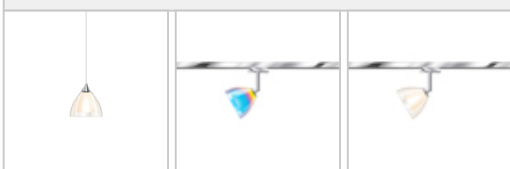

SILVA / 110 G9 ALL-IN

710162ch

SILVA / 110 G9 ALL-IN

710162ch	SM	Smoke
710162mcgy	SM	Smoke

Family

SILVA / 110 G9 ALL-IN

	230 V		IP20			
QT 14	48 W	G9				

Product data

Art.-No.: 710162ch
 Safety class: II

Lamp type

Lamp type: QT 14
 Power: max. 48 W
 Socked: G9

Designer: BRUCK