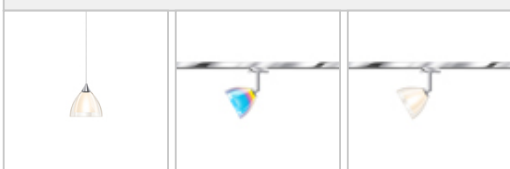

SILVA / 110 G9 ALL-IN

710162ch

SILVA / 110 G9 ALL-IN

710162ch **SM** Smoke

710162mcgy **SM** Smoke

Family

SILVA / 110 G9 ALL-IN

Product data

Art.-No.: 710162ch

Safety class: II

Lamp type

Lamp type: QT 14

Power: max. 48 W

Socketed: G9

Designer: BRUCK