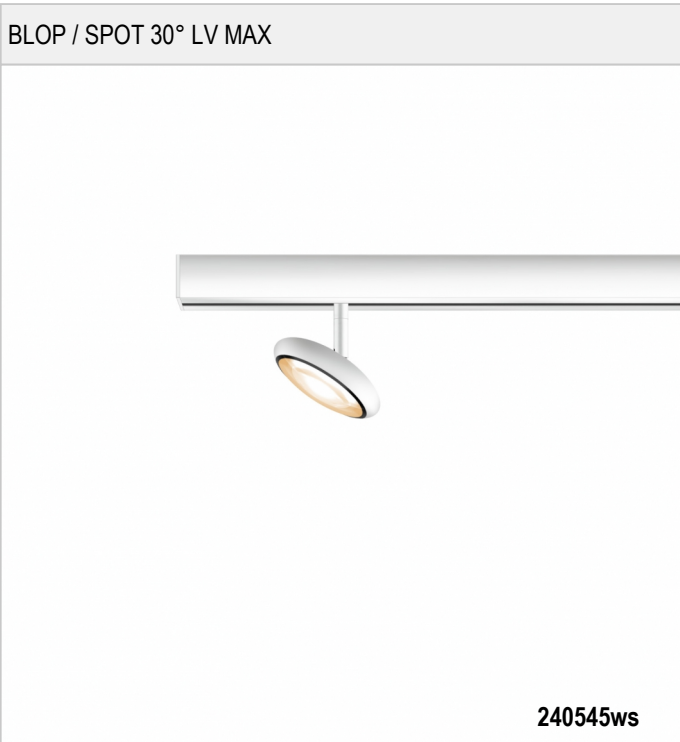

BLOP / SPOT 30° LV MAX - PLUG SPOTLIGHTS

BLOP / SPOT 30° LV MAX

240545ch		chrome
240545mcgy		mattchrome (mcgy)
240545sw		black
240545ws		white

BLOP / SPOT 30° LV MAX

stecker_21.jpg	0 V	350 mA		IP20		LED
	12 W	min. 1200 lm	2700K	CRI 90	30°	

Product data

Art.-No.: 240545ws
 Safety class: III

Lamp type

Lamp type: LED
 Power: max. 12 W
 Luminous flux (lm): min. 1200
 Lichttemperatur: 2700K
 Color rendering: CRI 90

Designer: Dirk Wortmeyer