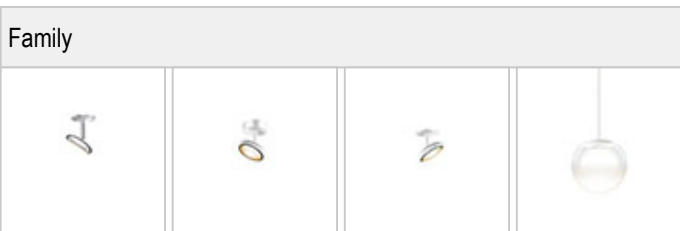

# BLOP / SPOT 30° LV MAX - PLUG SPOTLIGHTS

BLOP / SPOT 30° LV MAX

240545ch		chrome
240545mcgy		mattchrome (mcgy)
240545sw		black
240545ws		white

BLOP / SPOT 30° LV MAX

stecker_21.jpg	0 V	350 mA		IP20		LED
	12 W	min. 1200 lm	2700K	CRI 90	30°	
						

**Product data**

Art.-No.: 240545ch  
 Safety class: III

**Lamp type**

Lamp type: LED  
 Power: max. 12 W  
 Luminous flux (lm): min. 1200  
 Lichttemperatur: 2700K  
 Color rendering: CRI 90

**Designer:** Dirk Wortmeyer