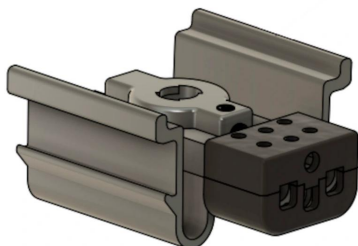

# Maximum adapter

KIT ADAPTER SUSPENSION  
MAX LV

900215  
Price €22.90 incl. VAT

Variant

ADAPTER PENDEL MAX AC ▼

Relays  
LED  
3D data  
5-year

## Specification

900215

[Light data ldt/ies](#)

[3D data 3ds](#)

[5-year guarantee](#)

Where to buy? - [Dealer](#)