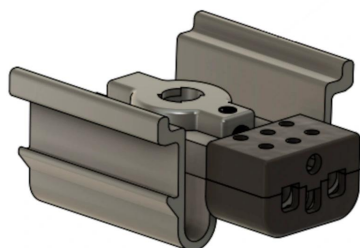

Maximum adapter

KID ADAPTER SUSPENSION
MAX AC

900216
Price €22.90 incl. VAT

Variant

ADAPTER PENDEL MAX AC ▼

Relays
LED
3D data
3ds

Specification

900216