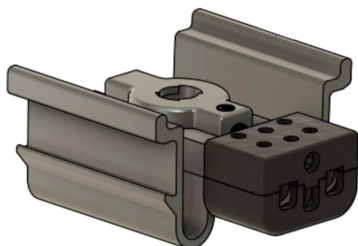

Maximum adapter

KID ADAPTER SUSPENSION
MAX AC

900216
Price €22.90 incl. VAT

Variant

ADAPTER PENDEL MAX AC ▼

Relays
LED
3D data
5-year

Specification

900216