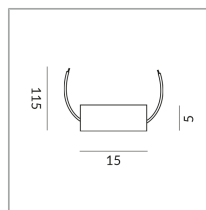

BASE LOAD ELEMENT GLE

Base load element GLE

900208

Price €29.90 incl. VAT

Specification

900208

[Light data ldt/ies](#)
[3D data 3ds](#)
[5-year guarantee](#)

Where to buy? - [Dealer](#)