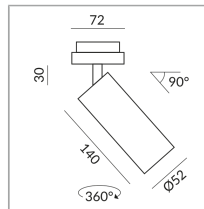

### Specification

**862021wg**  
outside white, inside  
gold  
12 Wattage  
2700 K  
1200 lm  
CRI 90  
230 Volt  
Phasenabschnitt (C)

[Light data ldt/ies](#)  
[3D data 3ds](#)  
5-year guarantee

Where to buy? - [Dealer](#)