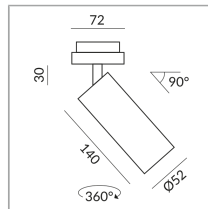

FINO

FINO 50° LV DLR

862021wg
LED
50°
Dimmable
Price €269.00 incl. VAT

Systems

DUOLARE 230V track

Angle

50°

Body Color

System

Specification

862021wg
outside white, inside
gold
12 Wattage
2700 K
1200 lm
CRI 90
230 Volt
Phasenabschnitt (C)

[Light data ldt/ies](#)
[3D data 3ds](#)
5-year guarantee

Where to buy? - [Dealer](#)