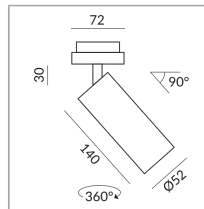

# FINO

FINO 50° LV DLR

862021sw  
LED  
50°  
Dimmable  
Price €269.00 incl. VAT

Systems

DUOLARE 230V track

Angle

50°

Body Color

System

Specification

**862021sw**  
painted black  
12 Wattage  
2700 K  
1200 lm  
CRI 90  
230 Volt  
Phasenabschnitt (C)

[Light data ldt/ies](#)  
[3D data 3ds](#)  
[5-year guarantee](#)

Where to buy? - [Dealer](#)