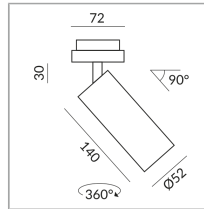

# FINO

FINO 50° LV DLR

862021sw  
LED  
50°  
Dimmable  
Price €269.00 incl. VAT

Systems

DUOLARE 230V track

Angle

50°

Body Color

System

Specification

**862021sw**  
painted black  
12 Wattage  
2700 K  
1200 lm  
CRI 90  
230 Volt  
Phasenabschnitt (C)

[Light data ldt/ies](#)  
[3D data 3ds](#)  
[5-year guarantee](#)

Where to buy? - [Dealer](#)