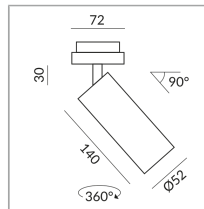

FINO

FINO 50° LV DLR

862021sg
LED
50°
Dimmable
Price €269.00 incl. VAT

Systems

DUOLARE 230V track

Angle

50°

Body Color

System

Specification

862021sg
outside black, inside
gold
12 Wattage
2700 K
1200 lm
CRI 90
230 Volt
Phasenabschnitt (C)

[Light data ldt/ies](#)
[3D data 3ds](#)
5-year guarantee

Where to buy? - [Dealer](#)