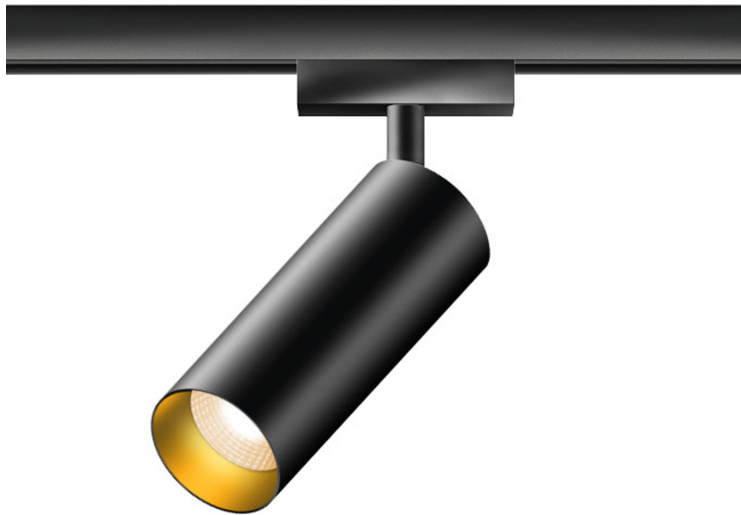

FINO

FINO 50° LV DLR

862021sg
LED
50°
Dimmable
Price €269.00 incl. VAT

Systems

DUOLARE 230V track

Angle

50°

Body Color

System

Specification

862021sg
outside black, inside
gold
12 Wattage
2700 K
1200 lm
CRI 90
230 Volt
Phasenabschnitt (C)

[Light data ldt/ies](#)
[3D data 3ds](#)
5-year guarantee

Where to buy? - [Dealer](#)