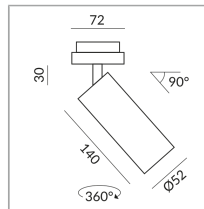

System

Specification

862020ws
painted white
12 Wattage
2700 K
1200 lm
CRI 90
230 Volt
Phasenabschnitt (C)

[Installation pdf](#)
[Light data ldt/ies](#)
[3D data 3ds](#)
5-year guarantee

Where to buy? - [Dealer](#)