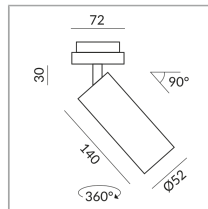

System

Specification

**862020sw**  
painted black  
12 Wattage  
2700 K  
1200 lm  
CRI 90  
230 Volt  
Phasenabschnitt (C)

[Installation pdf](#)  
[Light data ldt/ies](#)  
[3D data 3ds](#)  
5-year guarantee