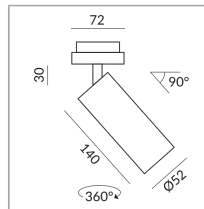

FINO

FINO 30° LV DLR

862020gr
LED
30°
Dimmable
Price €269.00 incl. VAT

Systems

DUOLARE 230V track

Angle

30°

Body Color

System

Specification

862020gr
painted grey
12 Wattage
2700 K
1200 lm
CRI 90
230 Volt
Phasenabschnitt (C)

[Installation pdf](#)
[Light data ldt/ies](#)
[3D data 3ds](#)
5-year guarantee

Where to buy? - [Dealer](#)