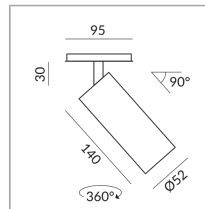

ALL-IN 230V track

Angle

50°

Body Color

System

Specification

**712031wg**  
outside white, inside  
gold  
12 Wattage  
2700 K  
1200 lm  
CRI 90  
230 Volt  
Phasenabschnitt (C)

[Light data ldt/ies](#)  
[3D data 3ds](#)  
5-year guarantee