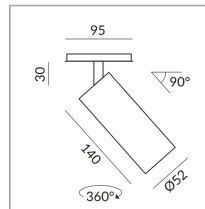

[Light data ldt/ies](#)

[3D data 3ds](#)

5-year guarantee