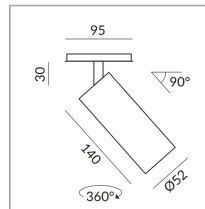

[Light data ldt/ies](#)

[3D data 3ds](#)

[5-year guarantee](#)