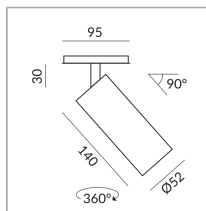

[Light data ldt/ies](#)

[3D data 3ds](#)

[5-year guarantee](#)

Where to buy? - [Dealer](#)