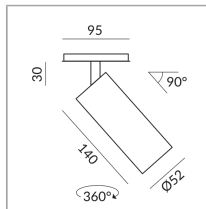

Systems

ALL-IN 230V track

Angle

30°

Body Color

System

Specification

712030wg

outside white, inside
gold

12 Wattage

2700 K

1200 lm

CRI 90

230 Volt

Phasenabschnitt (C)

[Installation pdf](#)