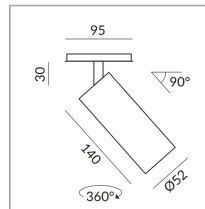

[Installation pdf](#)

[Light data ldt/ies](#)

[3D data 3ds](#)

[5-year guarantee](#)