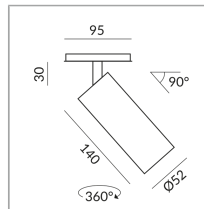

[Installation pdf](#)

[Light data ldt/ies](#)

[3D data 3ds](#)

5-year guarantee