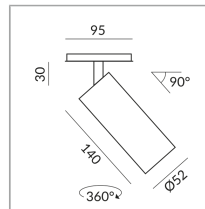

[Installation pdf](#)

[Light data ldt/ies](#)

[3D data 3ds](#)

5-year guarantee