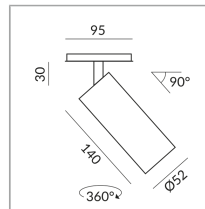

FINO

FINO 30° LV ALL-IN

712030sg
LED
30°
Dimmable
Price €269.00 incl. VAT

Systems

ALL-IN 230V track

Angle

30°

Body Color

System

Specification

712030sg
outside black, inside
gold
12 Wattage
2700 K
1200 lm
CRI 90
230 Volt
Phasenabschnitt (C)

[Installation pdf](#)
[Light data ldt/ies](#)
[3D data 3ds](#)
[5-year guarantee](#)