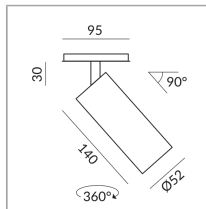

[Installation pdf](#)

[Light data ldt/ies](#)

[3D data 3ds](#)

5-year guarantee

Where to buy? - [Dealer](#)