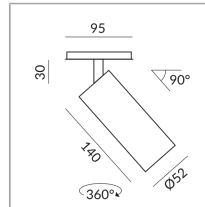

[Installation pdf](#)

[Light data ldt/ies](#)

[3D data 3ds](#)

5-year guarantee

Where to buy? - [Dealer](#)