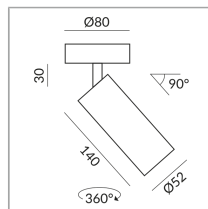

Systems

Single luminaire

Angle

30°

Body Color

System

Specification

102020wg

outside white, inside
gold

12 Wattage

2700 K

1200 lm

CRI 90

230 Volt

Phasenabschnitt (C)

[Installation pdf](#)