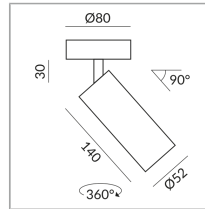

FINO

FINO SPOT 30° LV C

102020sw
LED
30°
Dimmable
Price €269.00 incl. VAT

Systems

Single luminaire

Angle

30°

Body Color

System

Specification

102020sw
painted black
12 Wattage
2700 K
1200 lm
CRI 90
230 Volt
Phasenabschnitt (C)

[Installation pdf](#)
[Light data ldt/ies](#)
[3D data 3ds](#)
5-year guarantee

Where to buy? - [Dealer](#)