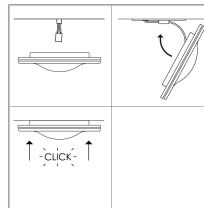

EUCLID SPOT

EUCLID MIN 80° AC C

104020ws
LED
80°
Dimmable
Price €399.00 incl. VAT

Body Color

Light Direction

Systems

System

Specification

104020ws
painted white
10 Wattage
2700 K
800 lm
CRI 90
230 Volt
Phasenabschnitt (C)
Optional 3000k

[Installation pdf](#)
[Light data ldt/ies](#)
[3D data 3ds](#)
[5-year guarantee](#)

Dirk Wortmeyer

Where to buy? - [Dealer](#)