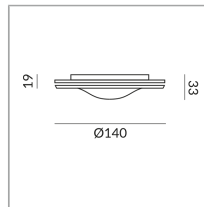

EUCLID SPOT

EUCLID MIN 80° AC C

104020ws
LED
80°
Dimmable
Price €399.00 incl. VAT

Body Color

Light Direction

Systems

System

Specification

104020ws
painted white
10 Wattage
2700 K
800 lm
CRI 90
230 Volt
Phasenabschnitt (C)
Optional 3000k

[Installation pdf](#)
[Light data ldt/ies](#)
[3D data 3ds](#)
[5-year guarantee](#)

Dirk Wortmeyer

Where to buy? - [Dealer](#)