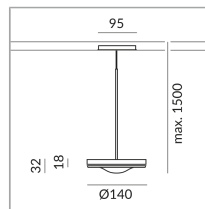

Systems

ALL-IN 230V track

System

Specification

714015ws

Painted white

10 Wattage

2700 K