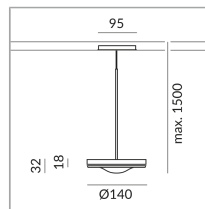

Systems

ALL-IN 230V track

System

Specification

714015sw

Painted black

10 Wattage

2700 K