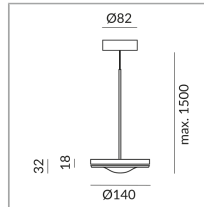

Systems

Single luminaires

System

Specification

104015ch

chrome

10 Wattage

2700 K