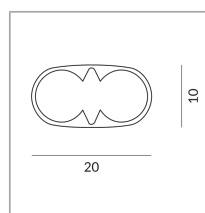

160020sw

painted black

300 Wattage

[Installation pdf](#)

[Light data ldt/ies](#)

[3D data 3ds](#)

[5-year guarantee](#)

Martin Kania