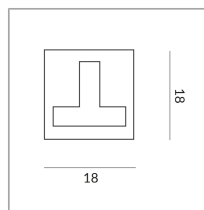

## Specification

**860090ws**

wet paint, white, RAL  
9010, 30% gloss level

[Light data ldt/ies](#)

[3D data 3ds](#)

[5-year guarantee](#)

Where to buy? - [Dealer](#)