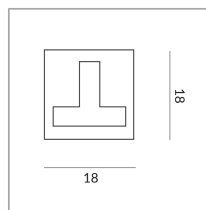

860090sw
painted black

[Light data ldt/ies](#)
[3D data 3ds](#)
[5-year guarantee](#)

Where to buy? - [Dealer](#)