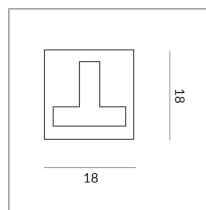

Specification

860090mcgy
matchrome painted

[Light data ldt/ies](#)

[3D data 3ds](#)

[5-year guarantee](#)

Where to buy? - [Dealer](#)