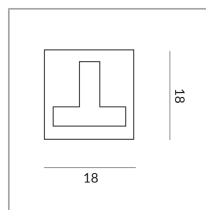

Specification

860090mcgy
mattchrome painted

[Light data ldt/ies](#)

[3D data 3ds](#)

Where to buy? - [Dealer](#)