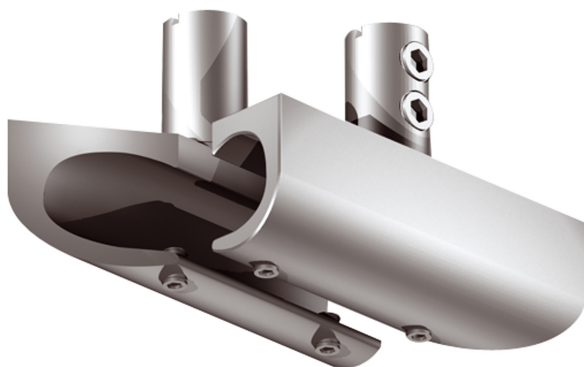

FEED VIA

CENTRE POWER FEED VIA

160528ch

Price €64.90 incl. VAT

Body Color

Specification

160528ch

chrome

300 Wattage

[Installation pdf](#)

[Light data ldt/ies](#)

[3D data 3ds](#)

[5-year guarantee](#)

Martin Kania

Where to buy? - [Dealer](#)