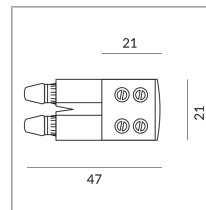

POWER SUPPLY PLUG END VIA

POWER FEED PLUG IN END

160413sw
Price €64.90 incl. VAT

Variant

EINSPEISUNG STECK END VIA ▼

Body Color

Specification

160413sw
painted black
300 Wattage