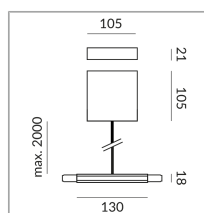

## Specification

**700061sw**  
painted black  
2 1000 Wattage  
2 Circuits  
Optional Casambi

[Installation pdf](#)  
[Light data ldt/ies](#)  
[3D data 3ds](#)  
[5-year guarantee](#)

Dirk Wortmeyer

Where to buy? - [Dealer](#)