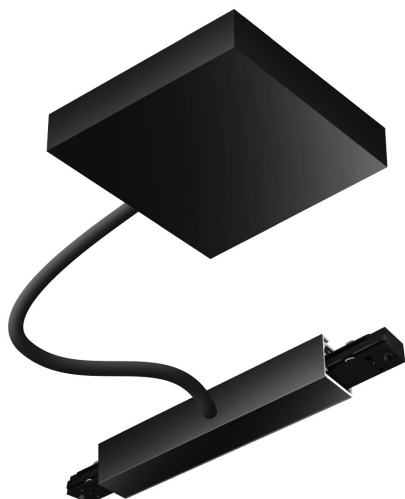

BRUCK.

# FEED-IN SINCE FLEX C ALL-IN

POWER FEED ASIDE C FLEX  
ALL-IN

700061sw  
Price €249.90 incl. VAT

Body Color

## Specification

**700061sw**  
painted black  
2 1000 Wattage  
2 Circuits  
Optional Casambi

[Installation pdf](#)  
[Light data ldt/ies](#)  
[3D data 3ds](#)  
[5-year guarantee](#)

Dirk Wortmeyer

Where to buy? - [Dealer](#)