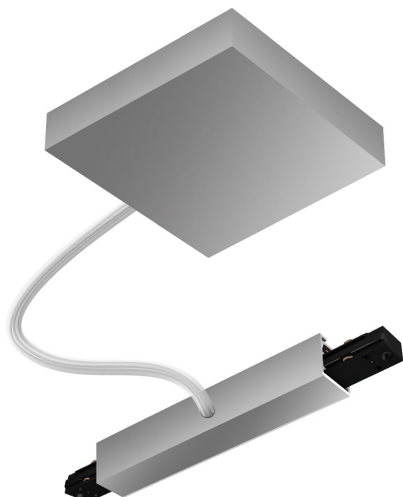

BRUCK.

FEED-IN SINCE FLEX C ALL-IN

POWER FEED ASIDE C FLEX
ALL-IN

700061mcgy
Price €249.90 incl. VAT

Body Color

Specification

700061mcgy
matchrome painted
2 1000 Wattage
2 Circuits
Optional Casambi

[Installation pdf](#)
[Light data ldt/ies](#)
[3D data 3ds](#)
[5-year guarantee](#)