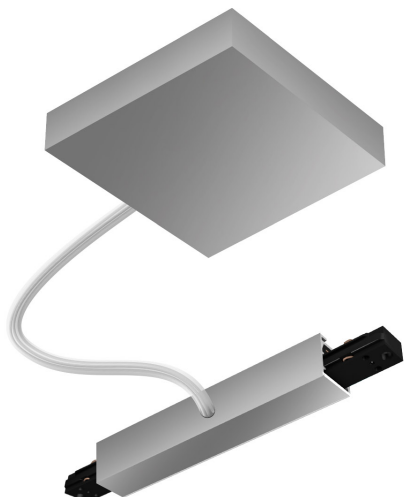

BRUCK.

FEED-IN SINCE FLEX C ALL-IN

POWER FEED ASIDE C FLEX
ALL-IN

700061mcgy
Price €249.90 incl. VAT

Body Color

Specification

700061mcgy
mattchrome painted
2 1000 Wattage
2 Circuits
Optional Casambi

[Installation pdf](#)
[Light data ldt/ies](#)
[3D data 3ds](#)