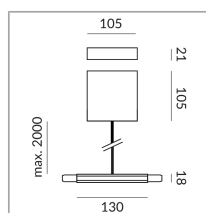

BRUCK.

FEED-IN SINCE FLEX C ALL-IN

POWER FEED ASIDE C FLEX
ALL-IN

700061mcgy
Price €249.90 incl. VAT

Body Color

Specification

700061mcgy
mattchrome painted
2 1000 Wattage
2 Circuits
Optional Casambi

[Installation pdf](#)
[Light data ldt/ies](#)
[3D data 3ds](#)