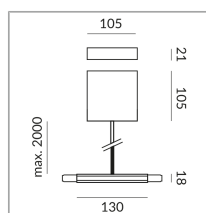

BRUCK.

FEED-IN SINCE FLEX C ALL-IN

POWER FEED ASIDE C FLEX
ALL-IN

700061mcgy
Price €249.90 incl. VAT

Body Color

Specification

700061mcgy
matchrome painted
2 1000 Wattage
2 Circuits
Optional Casambi

[Installation pdf](#)
[Light data ldt/ies](#)
[3D data 3ds](#)
[5-year guarantee](#)