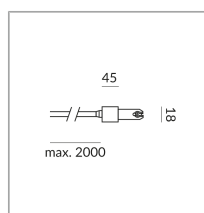

FEED FLEX- END DLR

POWER FEED FLEX END DLR

860050sw

Price €199.90 incl. VAT

Body Color

Specification

860050sw

painted black