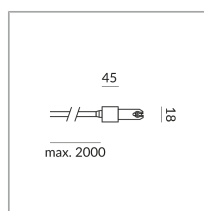

BRUCK.

FEED FLEX- END DLR

POWER FEED FLEX END DLR

860050mcgy

Price €199.90 incl. VAT

Body Color

Specification

860050mcgy
mattchrome painted
1000 Wattage