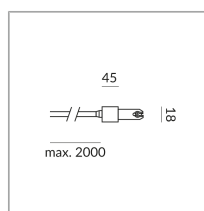

FEED FLEX- END DLR

POWER FEED FLEX END DLR

860050mcgy

Price €199.90 incl. VAT

Body Color

Specification

860050mcgy

matchrome painted