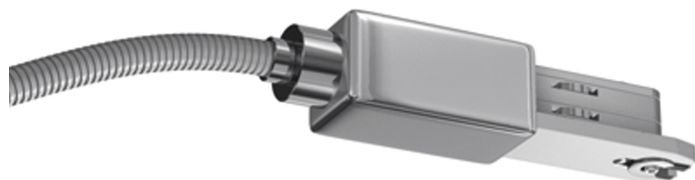

FEED FLEX- END DLR

POWER FEED FLEX END DLR

Auslaufartikel
860050ch
Price €199.90 incl. VAT

Body Color

Specification

860050ch
chrome
1000 Wattage

[Installation pdf](#)
[Light data ldt/ies](#)
[3D data 3ds](#)
[5-year guarantee](#)

For suspended tracks.

Where to buy? - [Dealer](#)