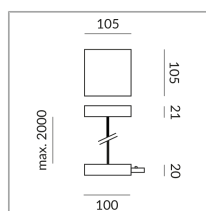

BRUCK.

FEED FLEX- END C ALL-IN

POWER FEED C FLEX-END ALL-
IN

700051ws

Price €269.90 incl. VAT

Body Color

Specification

700051ws

Painted white

2 1000 Wattage

2 Circuits

Optional Casambi

[Installation pdf](#)

[Light data ldt/ies](#)

[3D data 3ds](#)

[5-year guarantee](#)