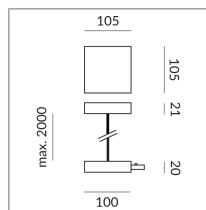

BRUCK.

FEED FLEX- END C ALL-IN

POWER FEED C FLEX-END ALL-
IN

700051mcgy
Price €269.90 incl. VAT

Body Color

Specification

700051mcgy
matchrome painted
2 1000 Wattage
2 Circuits
Optional Casambi

[Installation pdf](#)
[Light data ldt/ies](#)
[3D data 3ds](#)
[5-year guarantee](#)