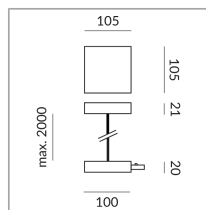

BRUCK.

FEED FLEX- END C ALL-IN

POWER FEED C FLEX-END ALL-
IN

700051mcgy
Price €269.90 incl. VAT

Body Color

Specification

700051mcgy
matchrome painted
2 1000 Wattage
2 Circuits
Optional Casambi

[Installation pdf](#)
[Light data ldt/ies](#)
[3D data 3ds](#)