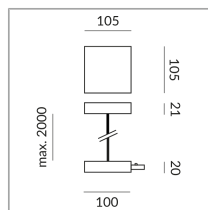

BRUCK.

FEED FLEX- END C ALL-IN

POWER FEED C FLEX-END ALL-
IN

700051ch
Price €299.90 incl. VAT

Body Color

Specification

700051ch
chrome
2 1000 Wattage
2 Circuits
Optional Casambi

[Installation pdf](#)
[Light data ldt/ies](#)
[3D data 3ds](#)
[5-year guarantee](#)