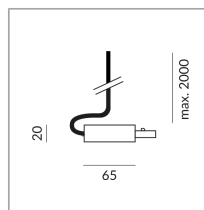

BRUCK.

FEED-IN FLEX- END ALL-IN

POWER FEED FLEX-END ALL-IN

700050mcgy

Price €169.90 incl. VAT

Body Color

Specification

700050mcgy
matchrome painted
2 1000 Wattage
2 Circuits