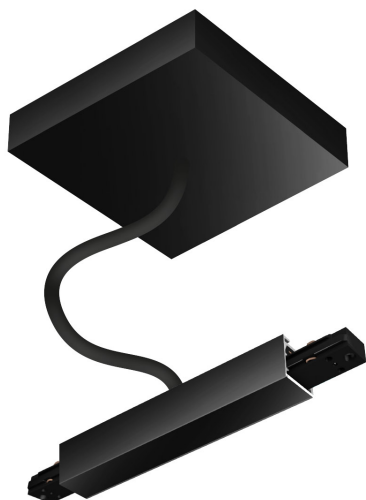

BRUCK.

# FEED FLEX C ALL-IN

POWER FEED C FLEX ALL-IN

700060sw

Price €249.90 incl. VAT

Body Color

## Specification

**700060sw**

Painted black

2 1000 Wattage

2 Circuits

Optional Casambi

[Installation pdf](#)

[Light data ldt/ies](#)