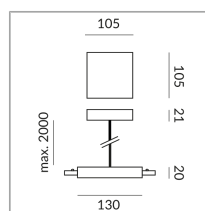

BRUCK.

FEED FLEX C ALL-IN

POWER FEED C FLEX ALL-IN

700060mcgy

Price €249.90 incl. VAT

Body Color

Specification

700060mcgy

mattchrome painted

2 1000 Wattage

2 Circuits

Optional Casambi

[Installation pdf](#)

[Light data ldt/ies](#)

[3D data 3ds](#)

Dirk Wortmeyer