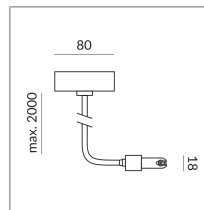

# FEED END DLR

POWER FEED FLEX END C DLR

860051sw

Price €239.90 incl. VAT

Body Color

## Specification

**860051sw**

painted black

1000 Wattage

[Installation pdf](#)

[Light data ldt/ies](#)

[3D data 3ds](#)

[5-year guarantee](#)